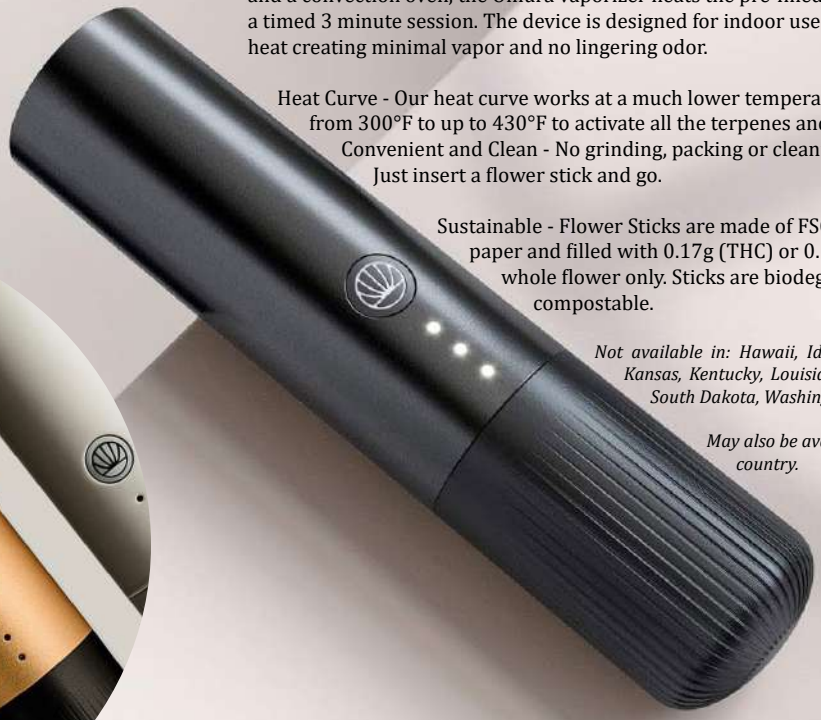

Price of Heat Device: On request

Omura is a first of its kind, heat-not-burn device. Using a proprietary heat curve and a convection oven, the Omura vaporizer heats the pre-filled flower stick for a timed 3 minute session. The device is designed for indoor use with convection heat creating minimal vapor and no lingering odor.