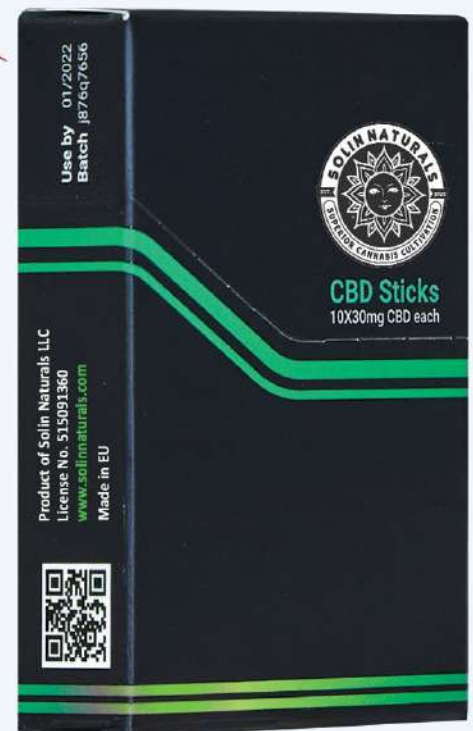

Adler
LUXURY FILTERED HEMP
TOBACCO-FREE

ORIGINAL

TABAKFREIE ZIGARETTE | CIGARETTE SANS TABAC
CONTAINS CBD | CONTIENT DU CBD

SPECIAL OFFER ESPECIALLY FOR YOU

CANNABIS TERPENE PROFILES

Super Lemon Haze
Girl Scout Cookies
Jack Herer
Lavender Kush
Pineapple Express
Mango Kush
Granddaddy Purple
Sour Diesel
Gorilla Glue
OG-Kush

Major Terpenes: B-Caryophyllene,
Ocimene, B-pinene, Linalool

Conditioning: Smart, Energy

Variety of flavors

50mg CBD per stick

JUST STICK IT AND SMOKE IT

www.solinnaturals.com

SOLIN PREMIUM SMOKABLE INDOOR HEMP CBD FLOWER | SOLIN PREMIUM FLEUR CBD INDOOR (pochette)